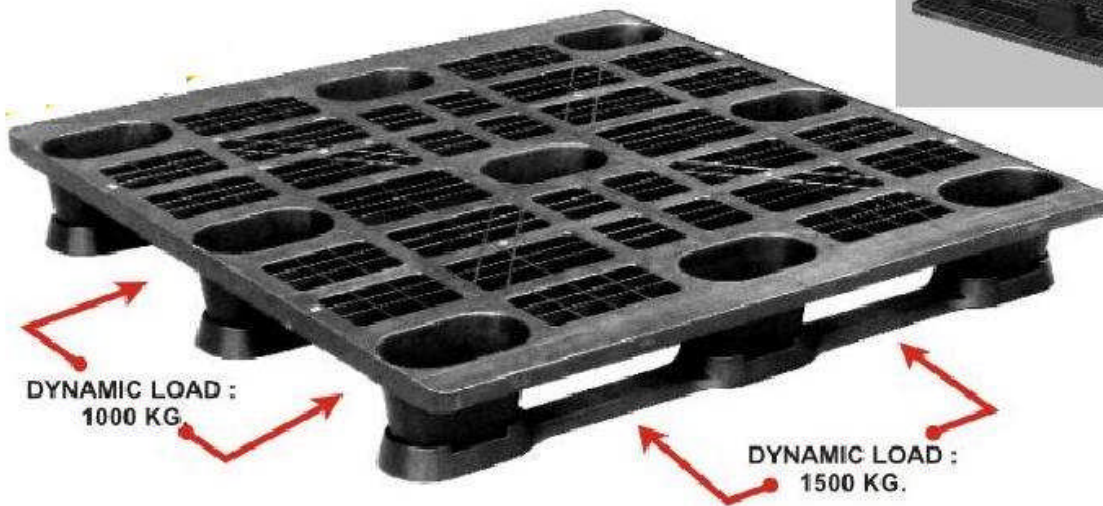

Plastic Pallets

PAL111LWNS SIZE 110X110X15 CM.

PALLETEK

Plastic Pallets

"Your Shipping Partner"

Bottom View

MATERIAL	: PP
WEIGHT	: 9 KG.
FUNCTIONS	: SINGLE-FACE/4-WAY ENTRY
STATIC LOAD	: 2000 KG.
DYNAMIC LOAD	: 1000-1500 KG.
RACKING LOAD	: 400
NON SLIP RUBBER CAP	: -
QTY / 20FCL, 40FCL, 40HQ	: 512, 1024, 1120