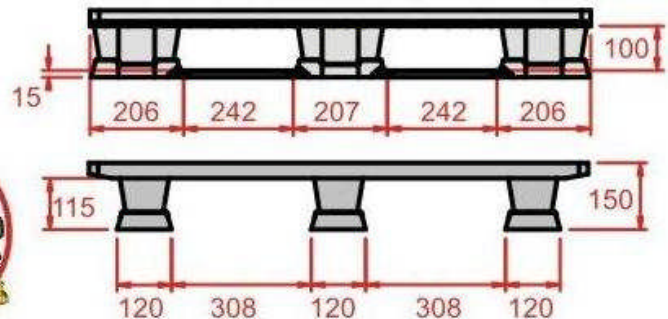

Plastic Pallets

PAL111LWNS SIZE 110X110X15 CM.

PALLETEK

Plastic Pallets

"Your Shipping Partner"

Bottom View

MATERIAL	: PP
WEIGHT	: 9 KG.
FUNCTIONS	: SINGLE-FACE/4-WAY ENTRY
STATIC LOAD	: 2000 KG.
DYNAMIC LOAD	: 1000-1500 KG.
RACKING LOAD	: 400
NON SLIP RUBBER CAP	: -
QTY / 20FCL, 40FCL, 40HQ	: 512, 1024, 1120