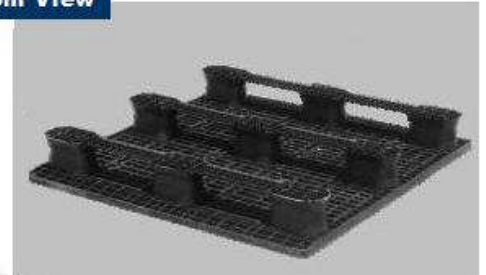

Plastic Pallets

PAL111LWNS SIZE 110X110X15 CM.

PALLETEK

Plastic Pallets

"Your Shipping Partner"

Bottom View

MATERIAL	: PP
WEIGHT	: 9 KG.
FUNCTIONS	: SINGLE-FACE/4-WAY ENTRY
STATIC LOAD	: 2000 KG.
DYNAMIC LOAD	: 1000-1500 KG.
RACKING LOAD	: 400
NON SLIP RUBBER CAP	: -
QTY / 20FCL, 40FCL, 40HQ	: 512, 1024, 1120