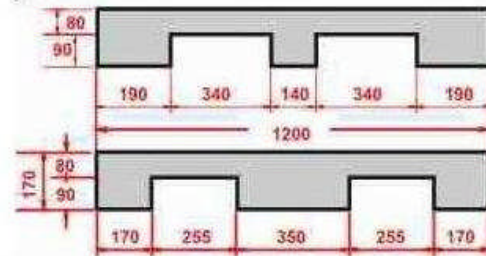

Plastic Pallets

PALLETEK

Plastic Pallets

"Your Shipping Partner"

PAL1212A

SIZE 120 X 120 X 17 CM.

NON SLIP RUBBER CAP : 20

Bottom View

MATERIAL	: HDPE
WEIGHT	: 37 KG.
FUNCTIONS	: SINGLE - FACE / 4-WAY ENTRY
STATIC LOAD	: 6000 KG.
DYNAMIC LOAD	: 2000 KG.
RACKING LOAD	: 1000 KG.
NON SLIP RUBBER CAP	: 20
QTY / 20FCL, 40FCL, 40HQ	: 101,222,282