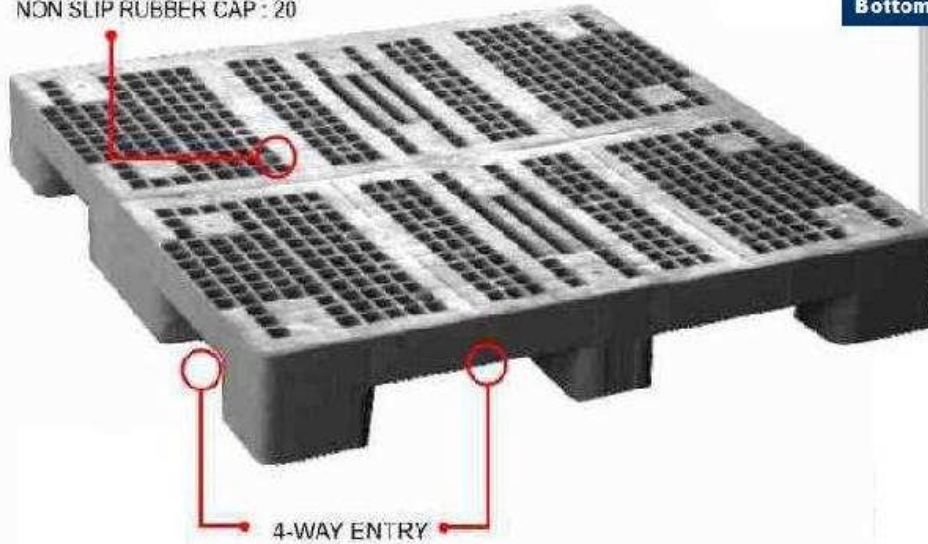

Plastic Pallets

PALLETEK

Plastic Pallets

"Your Shipping Partner"

PAL1212A

SIZE 120 X 120 X 17 CM.

NON SLIP RUBBER CAP : 20

Bottom View

MATERIAL	: HDPE
WEIGHT	: 37 KG.
FUNCTIONS	: SINGLE - FACE / 4-WAY ENTRY
STATIC LOAD	: 6000 KG.
DYNAMIC LOAD	: 2000 KG.
RACKING LOAD	: 1000 KG.
NON SLIP RUBBER CAP	: 20
QTY / 20FCL, 40FCL, 40HQ	: 101,222,282