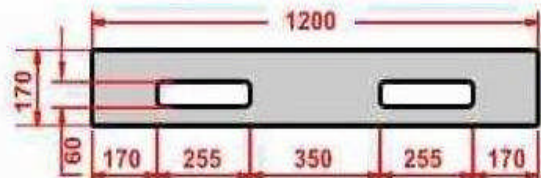

Plastic Pallets

PALLETEK

Plastic Pallets

"Your Shipping Partner"

PAL1210ES SIZE 100 X 120 X 17 CM.

NON SLIP RUBBER CAP :20

Bottom View

MATERIAL	: HDPE
WEIGHT	: 27 KG.
FUNCTIONS	: SINGLE-FACE/4-WAY ENTRY
STATIC LOAD	: 6000 KG.
DYNAMIC LOAD	: 2000 KG.
RACKING LOAD	: 1000 KG.
NON SLIP RUBBER CAP	: 20
QTY / 20FCL, 40FCL, 40HQ	: 130, 277, 302