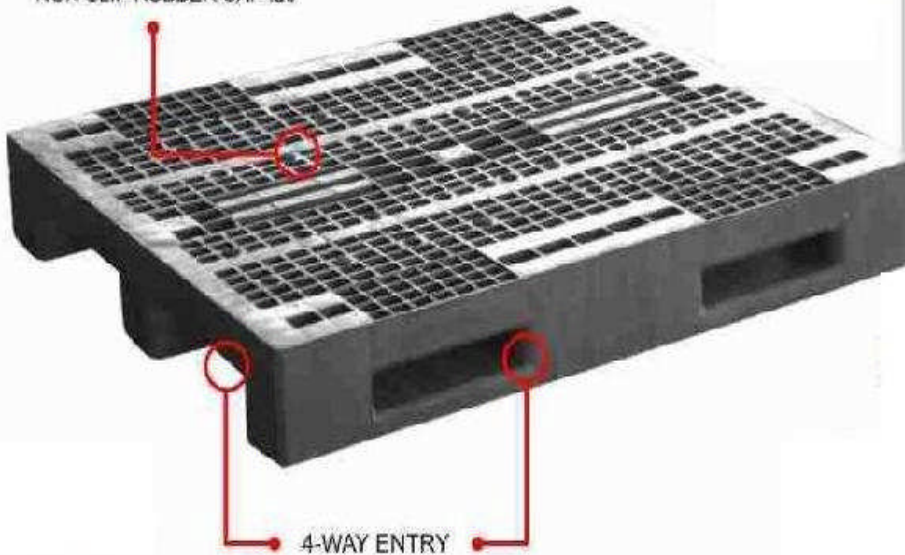

Plastic Pallets

PALLETEK

Plastic Pallets

"Your Shipping Partner"

PAL1210ES SIZE 100 X 120 X 17 CM.

NON SLIP RUBBER CAP :20

Bottom View

MATERIAL	: HDPE
WEIGHT	: 27 KG.
FUNCTIONS	: SINGLE-FACE/4-WAY ENTRY
STATIC LOAD	: 6000 KG.
DYNAMIC LOAD	: 2000 KG.
RACKING LOAD	: 1000 KG.
NON SLIP RUBBER CAP	: 20
QTY / 20FCL, 40FCL, 40HQ	: 130, 277, 302