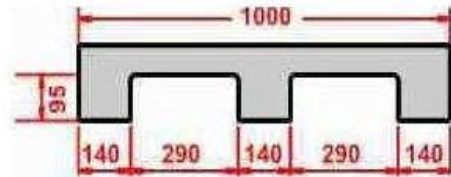

Plastic Pallets

PALLETEK

Plastic Pallets

"Your Shipping Partner"

PAL1210ES SIZE 100 X 120 X 17 CM.

NON SLIP RUBBER CAP :20

Bottom View

MATERIAL	: HDPE
WEIGHT	: 27 KG.
FUNCTIONS	: SINGLE-FACE/4-WAY ENTRY
STATIC LOAD	: 6000 KG.
DYNAMIC LOAD	: 2000 KG.
RACKING LOAD	: 1000 KG.
NON SLIP RUBBER CAP	: 20
QTY / 20FCL, 40FCL, 40HQ	: 130, 277, 302