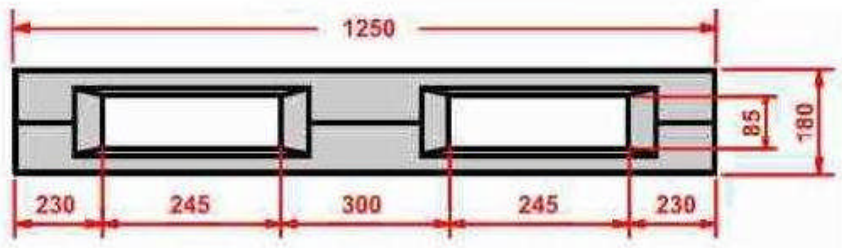

# Plastic Pallets

**PALLETEK**

Plastic Pallets

"Your Shipping Partner"

**PAL112ADN** SIZE 113 X 125 X 18 CM.

NON SLIP RUBBER CAP : 36

2-WAY ENTRY

<b>MATERIAL</b>	: HDPE
<b>WEIGHT</b>	: 43 KG.
<b>FUNCTIONS</b>	: DOUBLE-FACE/2-WAY ENTRY
<b>STATIC LOAD</b>	: 6000 KG.
<b>DYNAMIC LOAD</b>	: 2000 KG.
<b>RACKING LOAD</b>	: 1000 KG.
<b>NON SLIP RUBBER CAP</b>	: 36
<b>QTY / 20FCL, 40FCL, 40HQ</b>	: 104, 222, 395