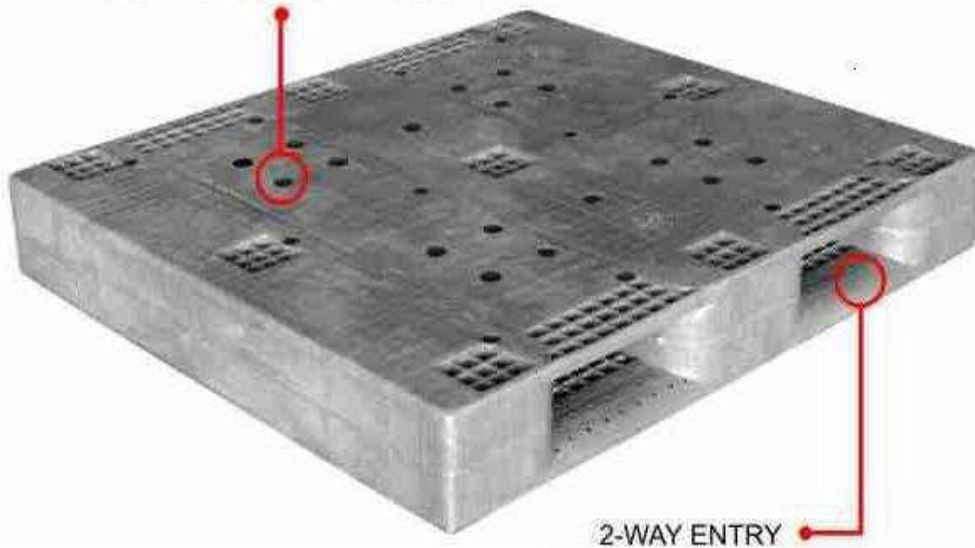

# Plastic Pallets

**PALLETEK**

Plastic Pallets

"Your Shipping Partner"

**PAL112ADN** SIZE 113 X 125 X 18 CM.

NON SLIP RUBBER CAP : 36

2-WAY ENTRY

<b>MATERIAL</b>	: HDPE
<b>WEIGHT</b>	: 43 KG.
<b>FUNCTIONS</b>	: DOUBLE-FACE/2-WAY ENTRY
<b>STATIC LOAD</b>	: 6000 KG.
<b>DYNAMIC LOAD</b>	: 2000 KG.
<b>RACKING LOAD</b>	: 1000 KG.
<b>NON SLIP RUBBER CAP</b>	: 36
<b>QTY / 20FCL, 40FCL, 40HQ</b>	: 104, 222, 395