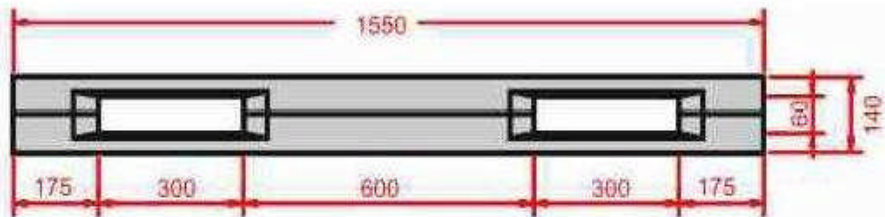

Plastic Pallets

Plastic Pallets

"Your Shipping Partner"

PAL1015AD SIZE 100 X 155 X 14 CM.

MATERIAL	: HDPE
WEIGHT	: 41 KG.
FUNCTIONS	: DOUBLE-FACE/2-WAY ENTRY
STATIC LOAD	: 6000 KG.
DYNAMIC LOAD	: 2000 KG.
RACKING LOAD	: 1000 KG.
NON SLIP RUBBER CAP	: 48
QTY / 20FCL, 40FCL, 40HQ	: 136, 274, 297