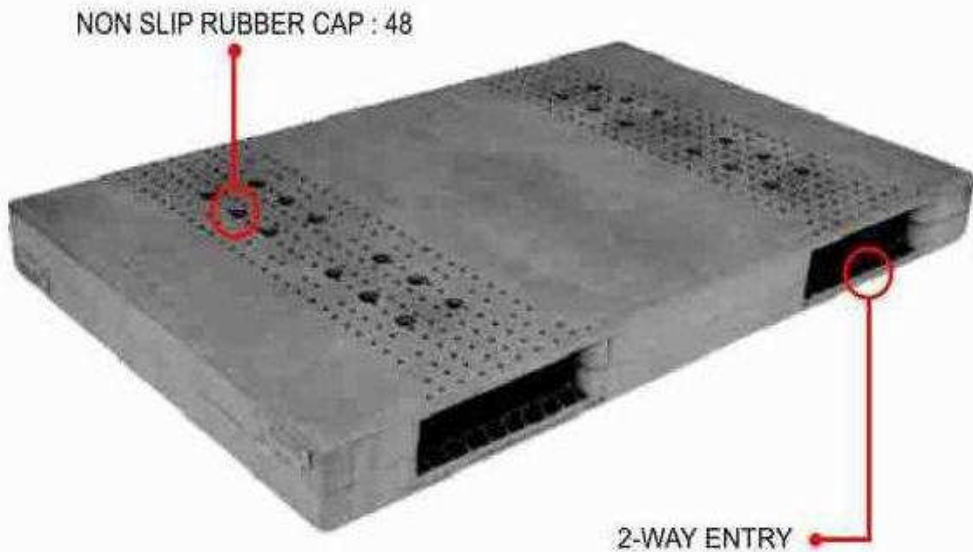

Plastic Pallets

Plastic Pallets

"Your Shipping Partner"

PAL1015AD SIZE 100 X 155 X 14 CM.

MATERIAL	: HDPE
WEIGHT	: 41 KG.
FUNCTIONS	: DOUBLE-FACE/2-WAY ENTRY
STATIC LOAD	: 6000 KG.
DYNAMIC LOAD	: 2000 KG.
RACKING LOAD	: 1000 KG.
NON SLIP RUBBER CAP	: 48
QTY / 20FCL, 40FCL, 40HQ	: 136, 274, 297