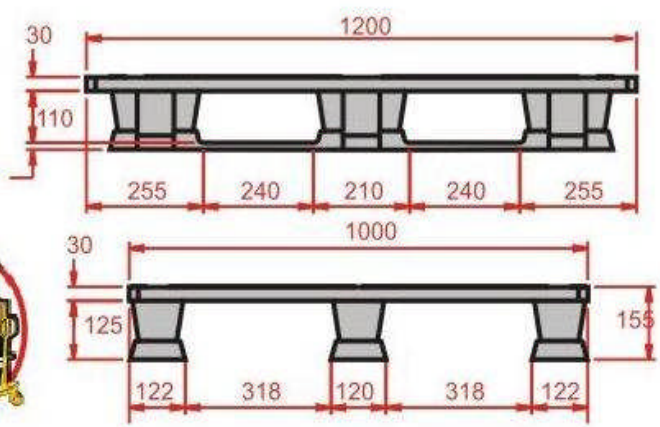

Plastic Pallets

PAL1012LLS SIZE 100x120x15.5 CM.

Best Seller

MATERIAL	: PP
WEIGHT	: 7.5 KG.
FUNCTIONS	: SINGLE-FACE/4-WAY ENTRY
STATIC LOAD	: 1000 KG.
DYNAMIC LOAD	: 600-1000 KG.
RACKING LOAD	: 300 KG.
NON SLIP RUBBER CAP	: -
QTY / 20FCL, 40FCL, 40HQ	: 524, 1140, 1260