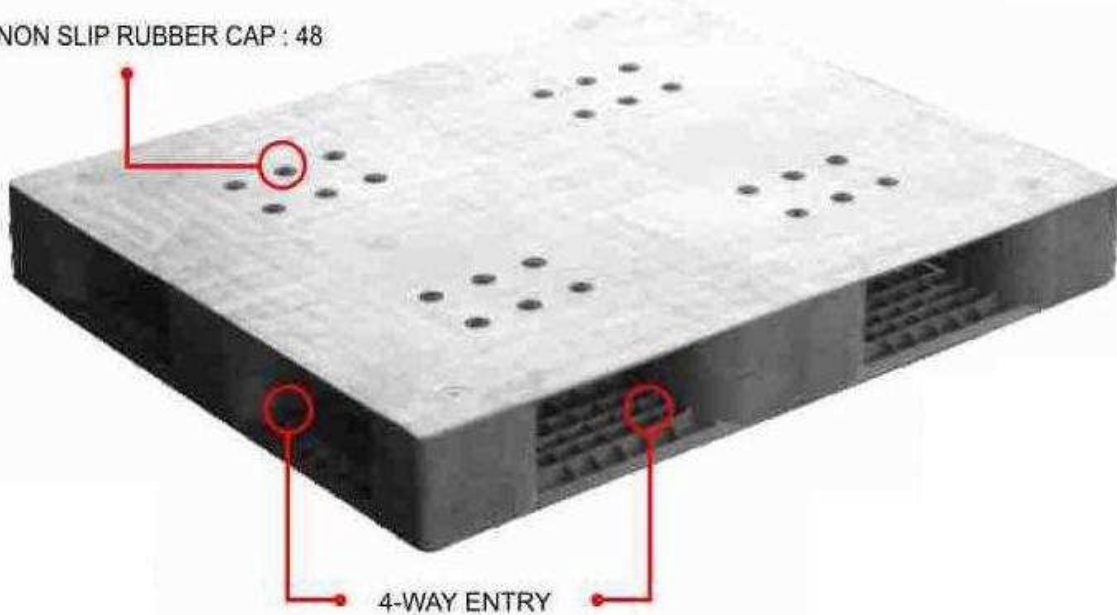

# Plastic Pallets

Plastic Pallets

"Your Shipping Partner"

**PAL1012ADN** SIZE 100 X 120 X 15 CM.

NON SLIP RUBBER CAP : 48

**MATERIAL**

: HDPE

**WEIGHT**

: 31 KG.

**FUNCTIONS**

: DOUBLE-FACE/4-WAY ENTRY

**STATIC LOAD**

: 6000 KG.

**DYNAMIC LOAD**

: 2000 KG.

**RACKING LOAD**