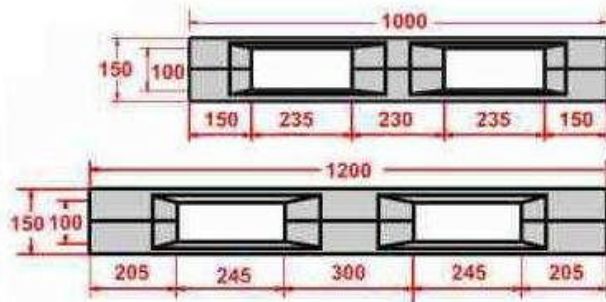

# Plastic Pallets

Plastic Pallets

"Your Shipping Partner"

**PAL1012ADN** SIZE 100 X 120 X 15 CM.

NON SLIP RUBBER CAP : 48

**MATERIAL**

: HDPE

**WEIGHT**

: 31 KG.

**FUNCTIONS**

: DOUBLE-FACE/4-WAY ENTRY

**STATIC LOAD**

: 6000 KG.

**DYNAMIC LOAD**

: 2000 KG.

**RACKING LOAD**