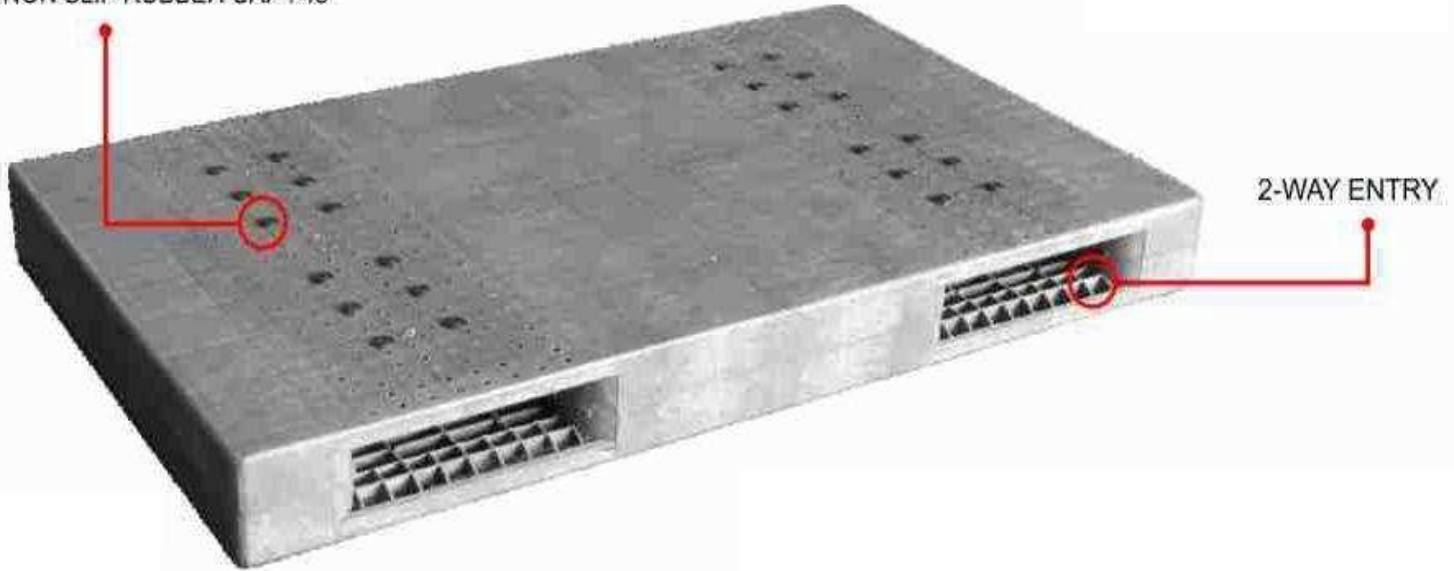

Plastic Pallets

Plastic Pallets

"Your Shipping Partner"

PAL0915AD SIZE 94 X 154 X 14 CM.

NON SLIP RUBBER CAP : 48

MATERIAL	: HDPE
WEIGHT	: 40 KG.
FUNCTIONS	: DOUBLE-FACE/2-WAY ENTRY
STATIC LOAD	: 6000 KG.
DYNAMIC LOAD	: 2000 KG.
RACKING LOAD	: 1000 KG.
NON SLIP RUBBER CAP	: 48
QTY / 20FCL, 40FCL, 40HQ	: 131, 275, 299