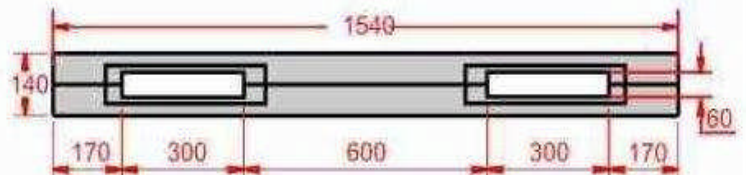

Plastic Pallets

Plastic Pallets

"Your Shipping Partner"

PAL0915AD SIZE 94 X 154 X 14 CM.

NON SLIP RUBBER CAP : 48

MATERIAL	: HDPE
WEIGHT	: 40 KG.
FUNCTIONS	: DOUBLE-FACE/2-WAY ENTRY
STATIC LOAD	: 6000 KG.
DYNAMIC LOAD	: 2000 KG.
RACKING LOAD	: 1000 KG.
NON SLIP RUBBER CAP	: 48
QTY / 20FCL, 40FCL, 40HQ	: 131, 275, 299