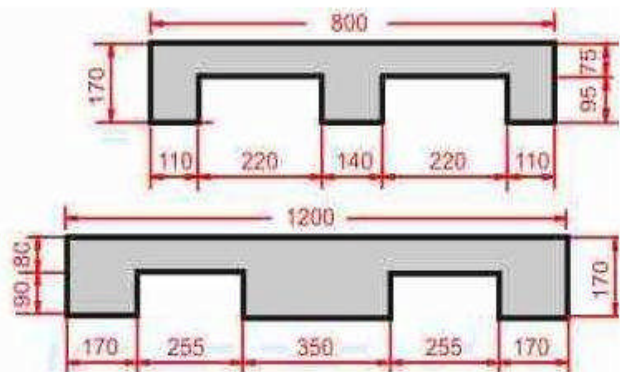

# Plastic Pallets

Plastic Pallets

"Your Shipping Partner"

**PALO812ESA** SIZE 80 X 120 X 17 CM.

NON SLIP RUBBER CAP : 20

Bottom View

MATERIAL	: HDPE
WEIGHT	: 24 KG.
FUNCTIONS	: SINGLE - FACE/4-WAY ENTRY
STATIC LOAD	: 6000 KG.
DYNAMIC LOAD	: 2000 KG.
RACKING LOAD	: 800 KG.
NON SLIP RUBBER CAP	: 20
QTY / 20FCL, 40FCL, 40HQ	: 157, 332, 375