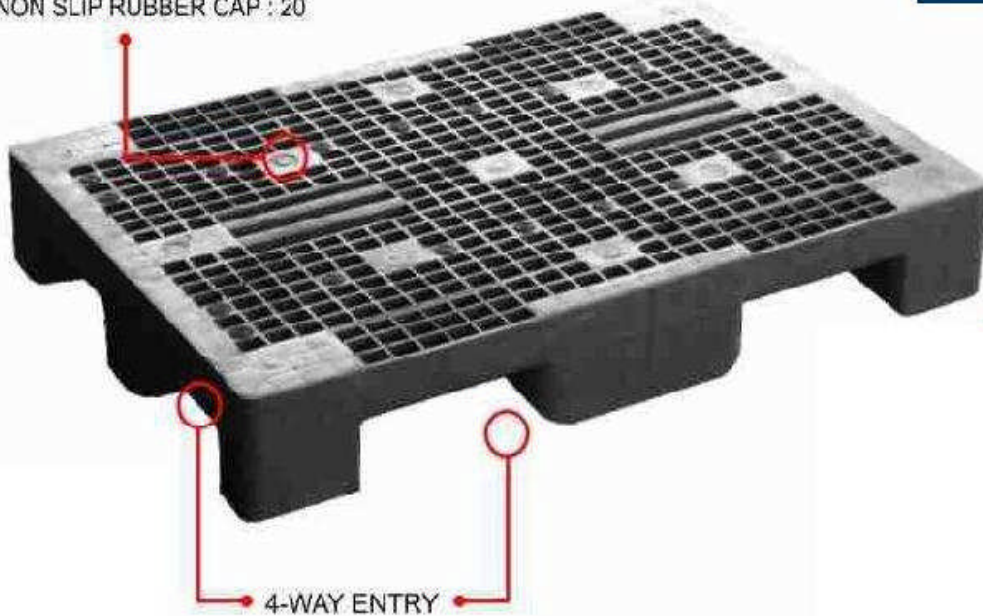

# Plastic Pallets

Plastic Pallets

"Your Shipping Partner"

**PALO812ESA** SIZE 80 X 120 X 17 CM.

NON SLIP RUBBER CAP : 20

Bottom View

MATERIAL	: HDPE
WEIGHT	: 24 KG.
FUNCTIONS	: SINGLE - FACE/4-WAY ENTRY
STATIC LOAD	: 6000 KG.
DYNAMIC LOAD	: 2000 KG.
RACKING LOAD	: 800 KG.
NON SLIP RUBBER CAP	: 20
QTY / 20FCL, 40FCL, 40HQ	: 157, 332, 375