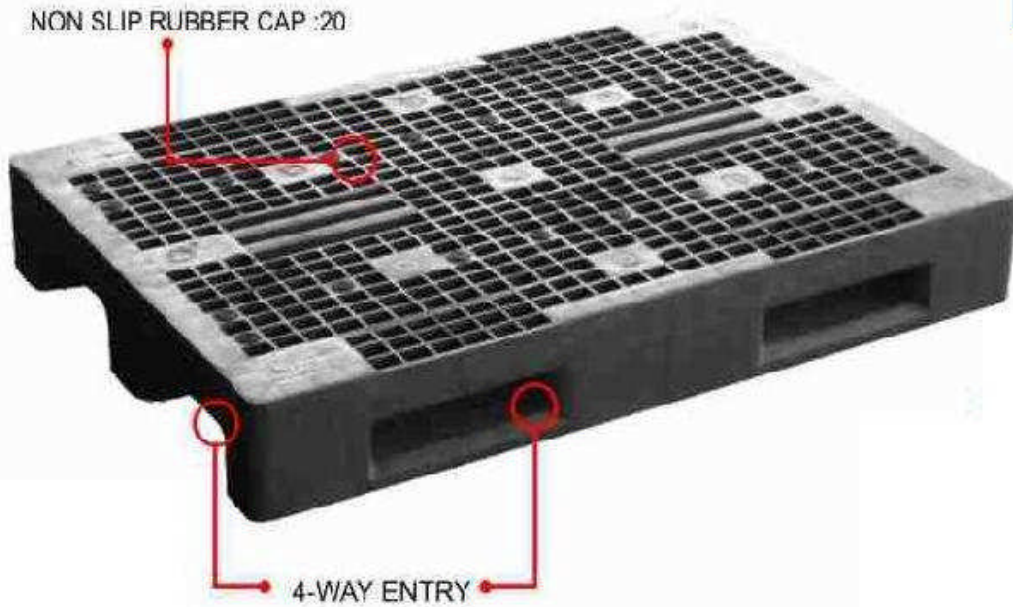

Plastic Pallets

Plastic Pallets

"Your Shipping Partner"

PAL0812ES

SIZE 80 X 120 X 17 CM.

Bottom View

MATERIAL	: HDPE
WEIGHT	: 25.5 KG.
FUNCTIONS	: SINGLE - FACE / 4-WAY ENTRY
STATIC LOAD	: 6000 KG.
DYNAMIC LOAD	: 2000 KG.
RACKING LOAD	: 1000 KG.
NON SLIP RUBBER CAP	: 20
QTY / 20FCL, 40FCL, 40HQ	: 157, 332, 375