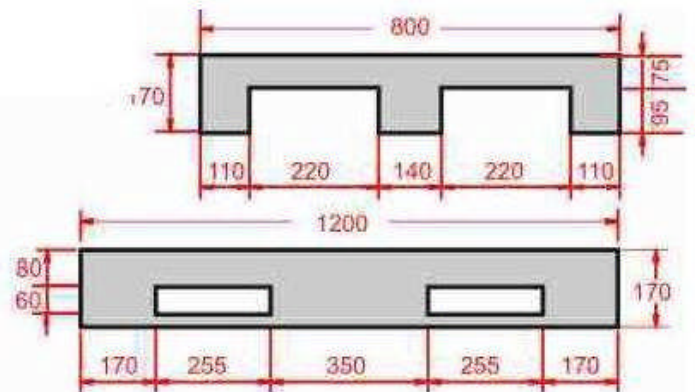

Plastic Pallets

Plastic Pallets

"Your Shipping Partner"

PAL0812ES

SIZE 80 X 120 X 17 CM.

Bottom View

MATERIAL	: HDPE
WEIGHT	: 25.5 KG.
FUNCTIONS	: SINGLE - FACE / 4-WAY ENTRY
STATIC LOAD	: 6000 KG.
DYNAMIC LOAD	: 2000 KG.
RACKING LOAD	: 1000 KG.
NON SLIP RUBBER CAP	: 20
QTY / 20FCL, 40FCL, 40HQ	: 157, 332, 375