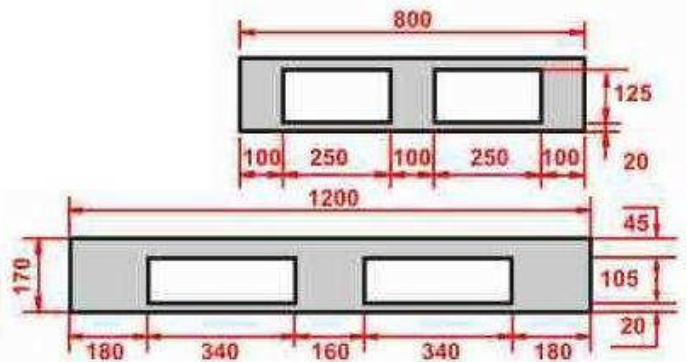

# Plastic Pallets

Plastic Pallets

"Your Shipping Partner"

**PAL0812BS** SIZE 80 X 120 X 17 CM.

Bottom View

NON SLIP RUBBER CAP : 16

<b>MATERIAL</b>	: HDPE
<b>WEIGHT</b>	: 16 KG.
<b>FUNCTIONS</b>	: SINGLE - FACE/4-WAY ENTRY
<b>STATIC LOAD</b>	: 4000 KG.
<b>DYNAMIC LOAD</b>	: 1500 KG.
<b>RACKING LOAD</b>	: 600 KG.
<b>NON SLIP RUBBER CAP</b>	: 16
<b>QTY / 20FCL, 40FCL, 40HQ</b>	: 157, 330, 395